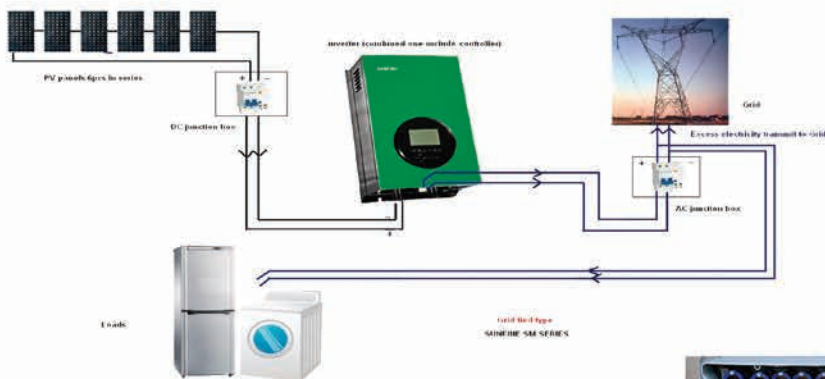

Smart Meter

Components:

BRANDS	PRODUCTS	BRANDS	PRODUCTS
	 Power Relays		Chip Resistors, Film Capacitors, MLCC, Transformer, Aluminum Electrolytic Capacitors, Chip Inductor, Chip Antenna, Multilayer Chip Varistor.
	MLCC, Chip resistors, Chip choke Coil, Chip Inductor		DC/DC converter module, Lithium Battery.
	 FPC Connector		

Solar Inverter

Components:

BRANDS	PRODUCTS	BRANDS	PRODUCTS
	 Power Relays		Aluminum Electrolytic Capacitor, Diode, Inductor, MLCC, Coil, Transformer.
	Chip Resistors, Inductor, Rectifier, MLCC		 Terminal Block